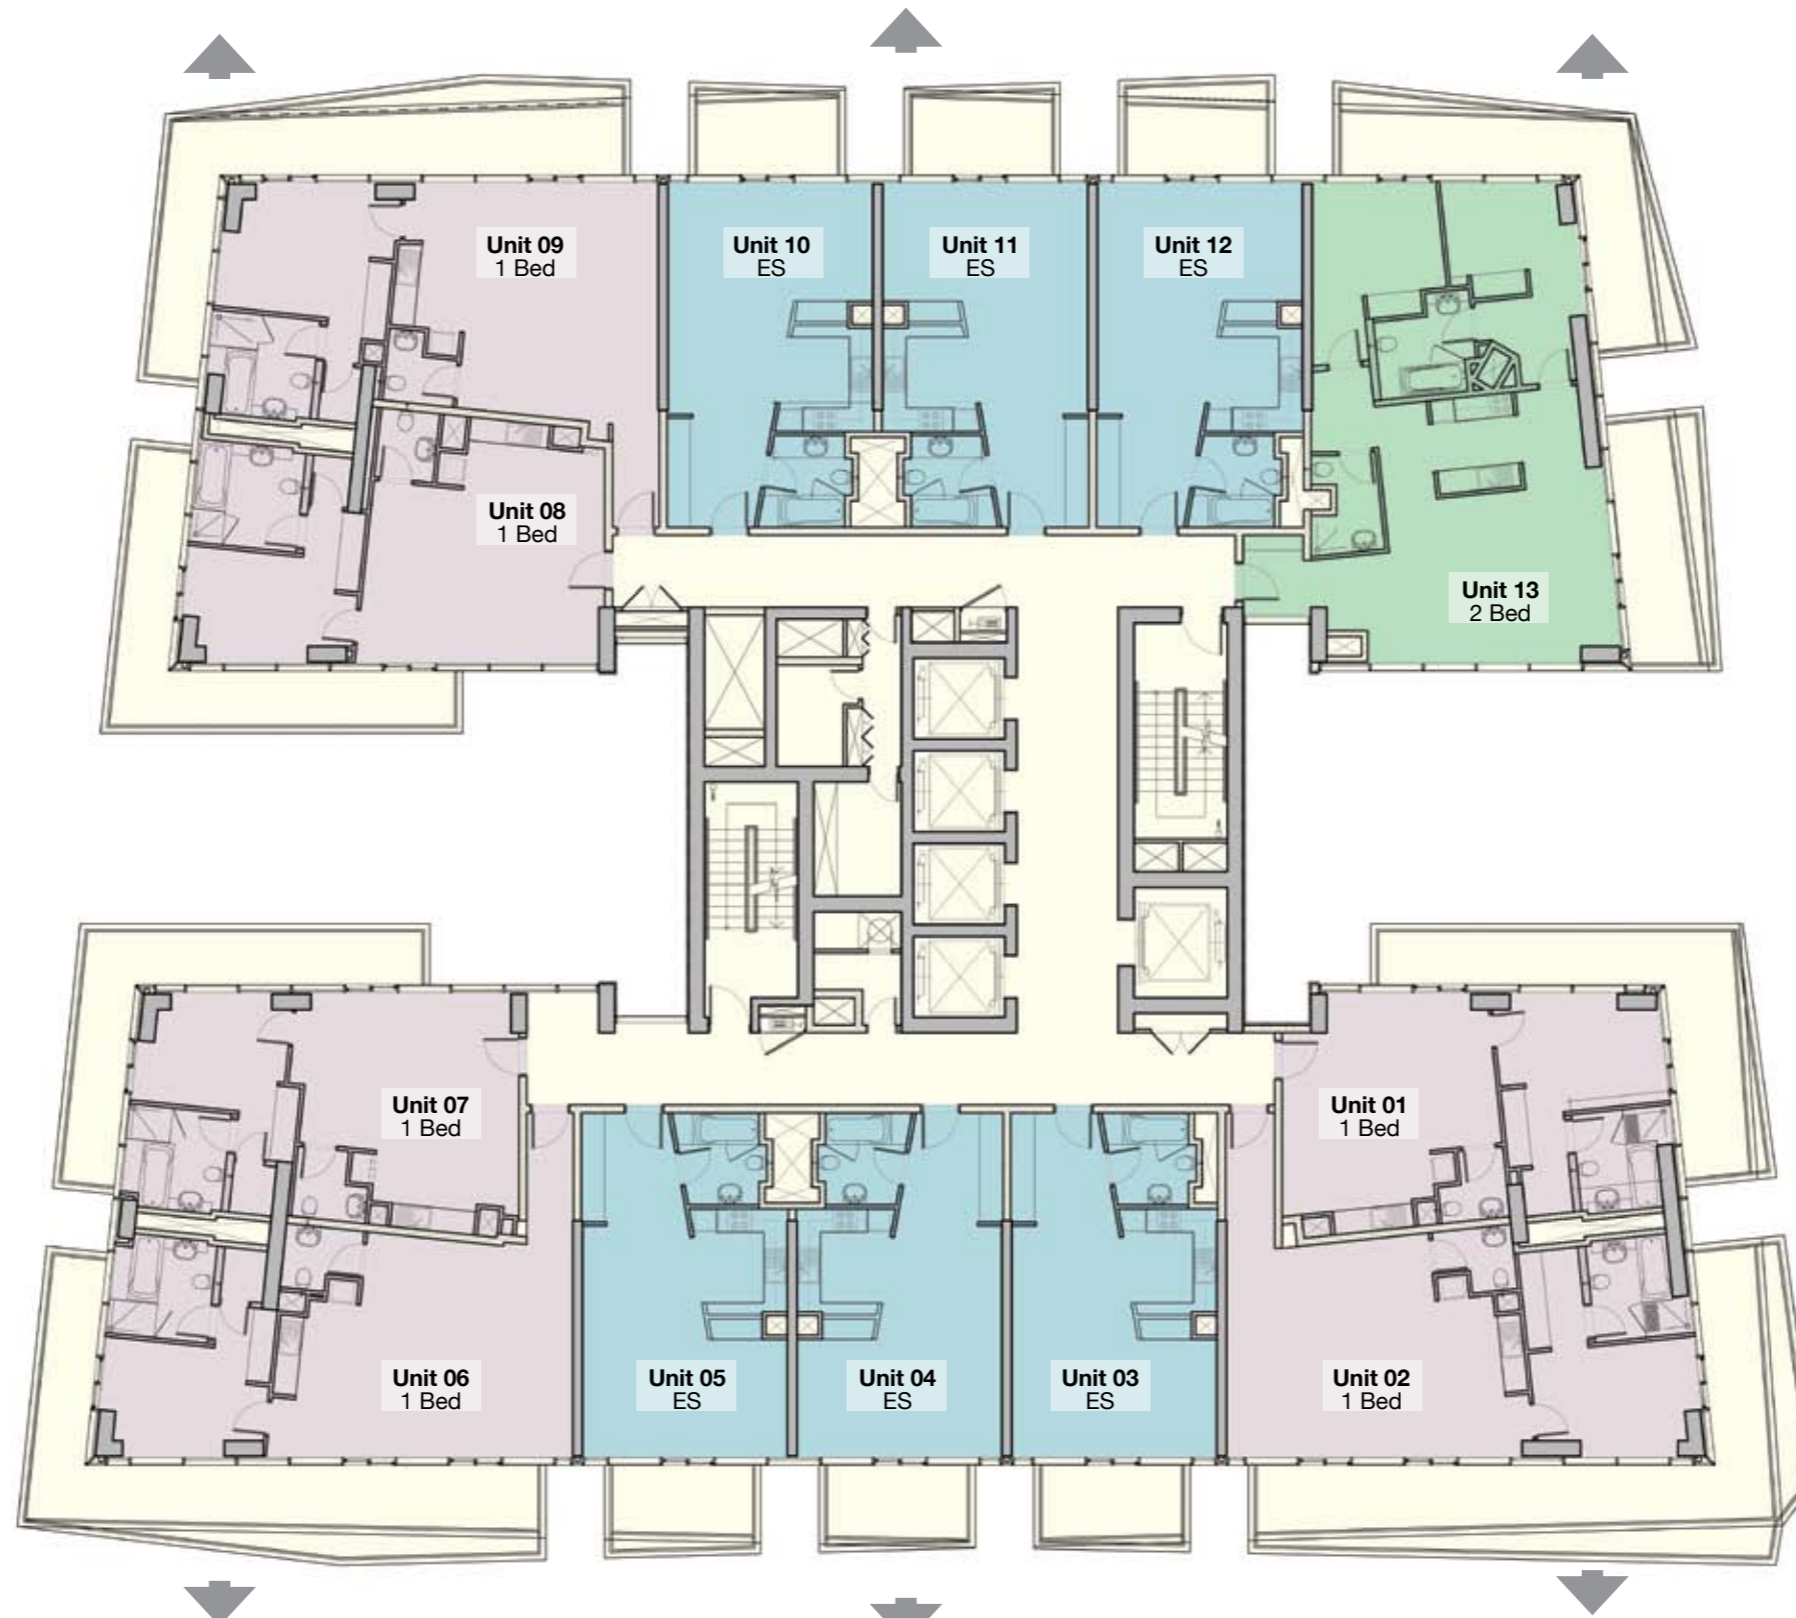

THE MATRIX Typical Floor 2-6 & 23-26

Buena Vista Riviera Apartments –Canal & Riviera views

Buena Vista Fairways Apartments –Golf, Canal & and Training ground views

- Executive Suite (6 units)
- 1 BR (6 units)
- 2 BR (1 unit)